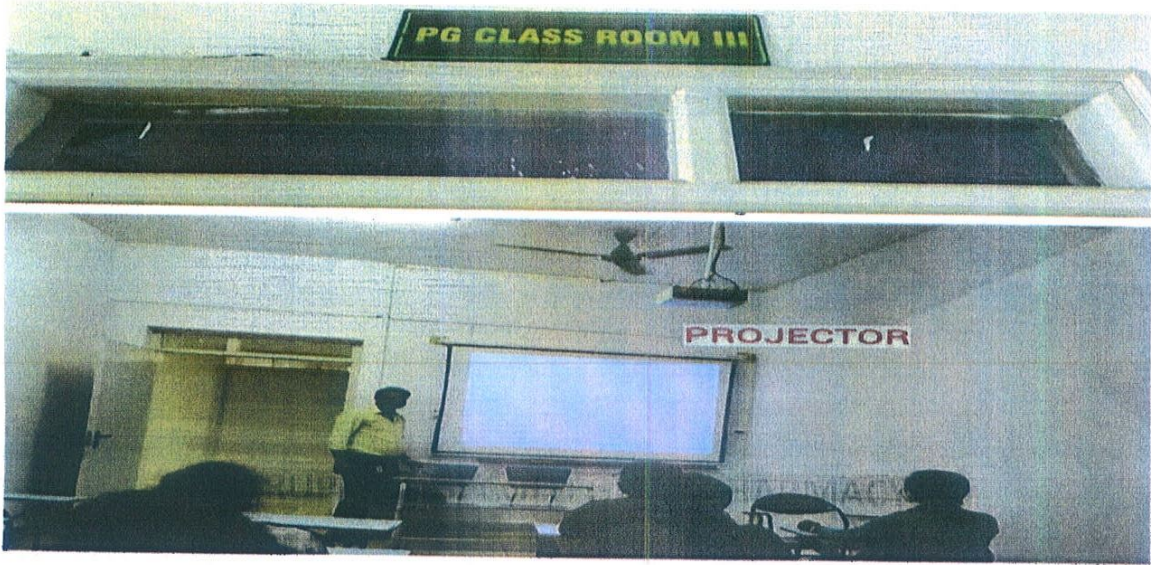

KRUPANIDHI COLLEGE OF PHARMACY

Bengaluru, Karnataka, India
krupanidhi college of pharmacy, chikkabellar
Hobli,gunjur palya,Bengaluru, Karnataka-560
Lat 13.008481°

Ce

P 08/10/22

PRINCIPAL
Krupanidhi College of Pharmacy
Chikkabellandur, Carmelaram Post,
Varthur Hobli, Bangalore - 560 035